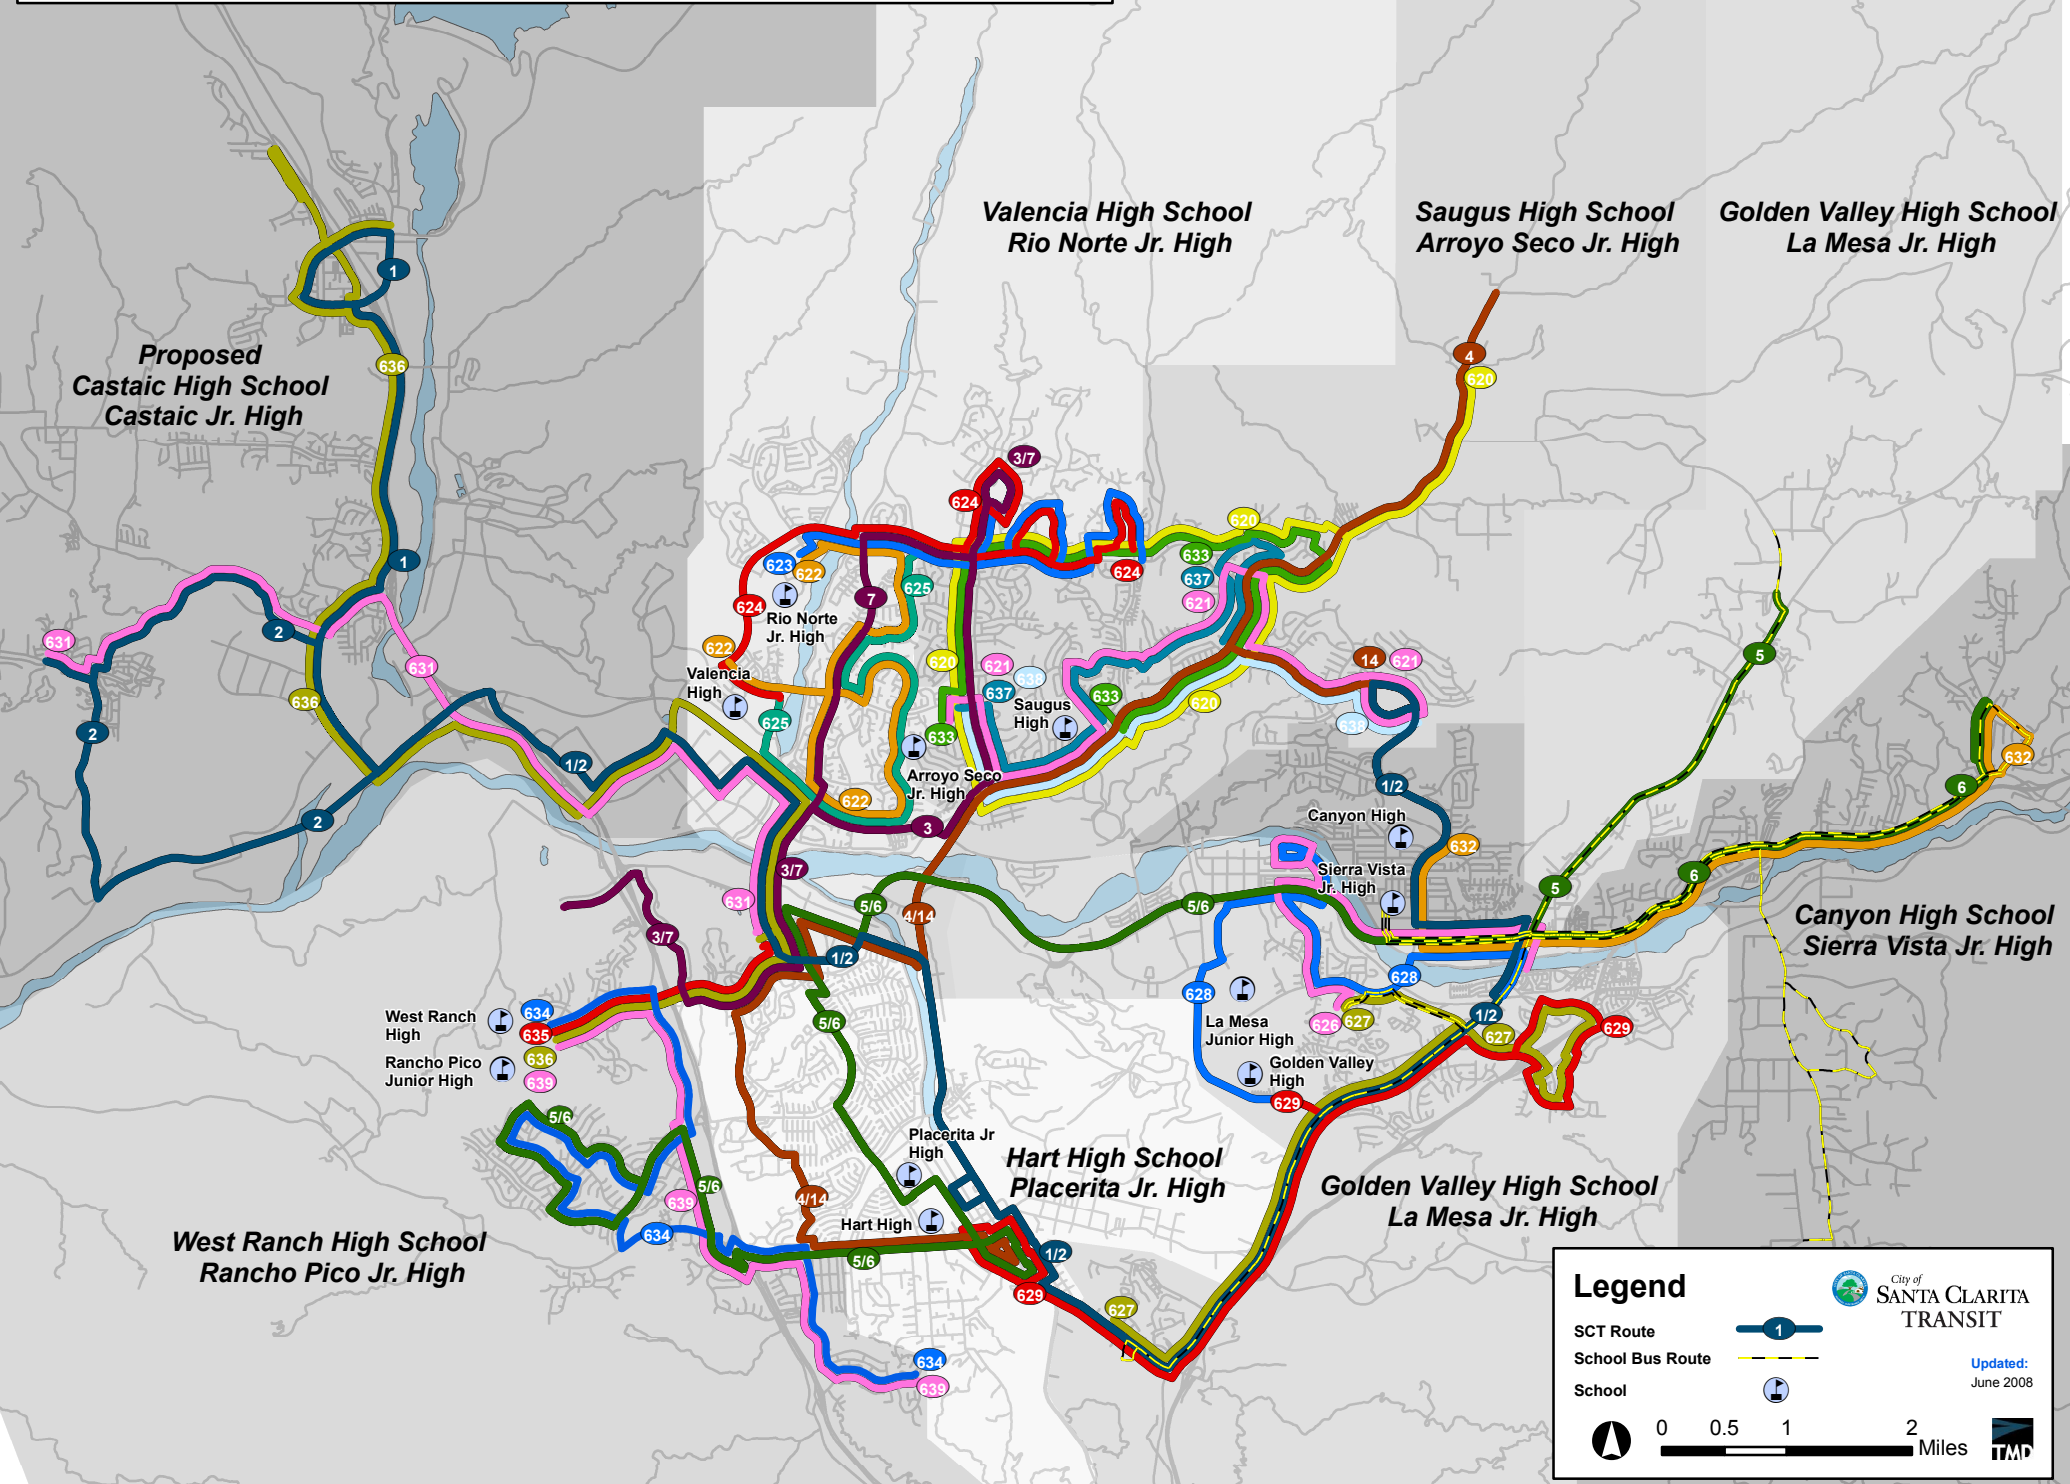

# Santa Clarita Supplemental School-Day Service

**Legend**

- SCT Route:
- School Bus Route:
- School:

City of SANTA CLARITA TRANSIT

Updated: June 2008

0 0.5 1 2 Miles